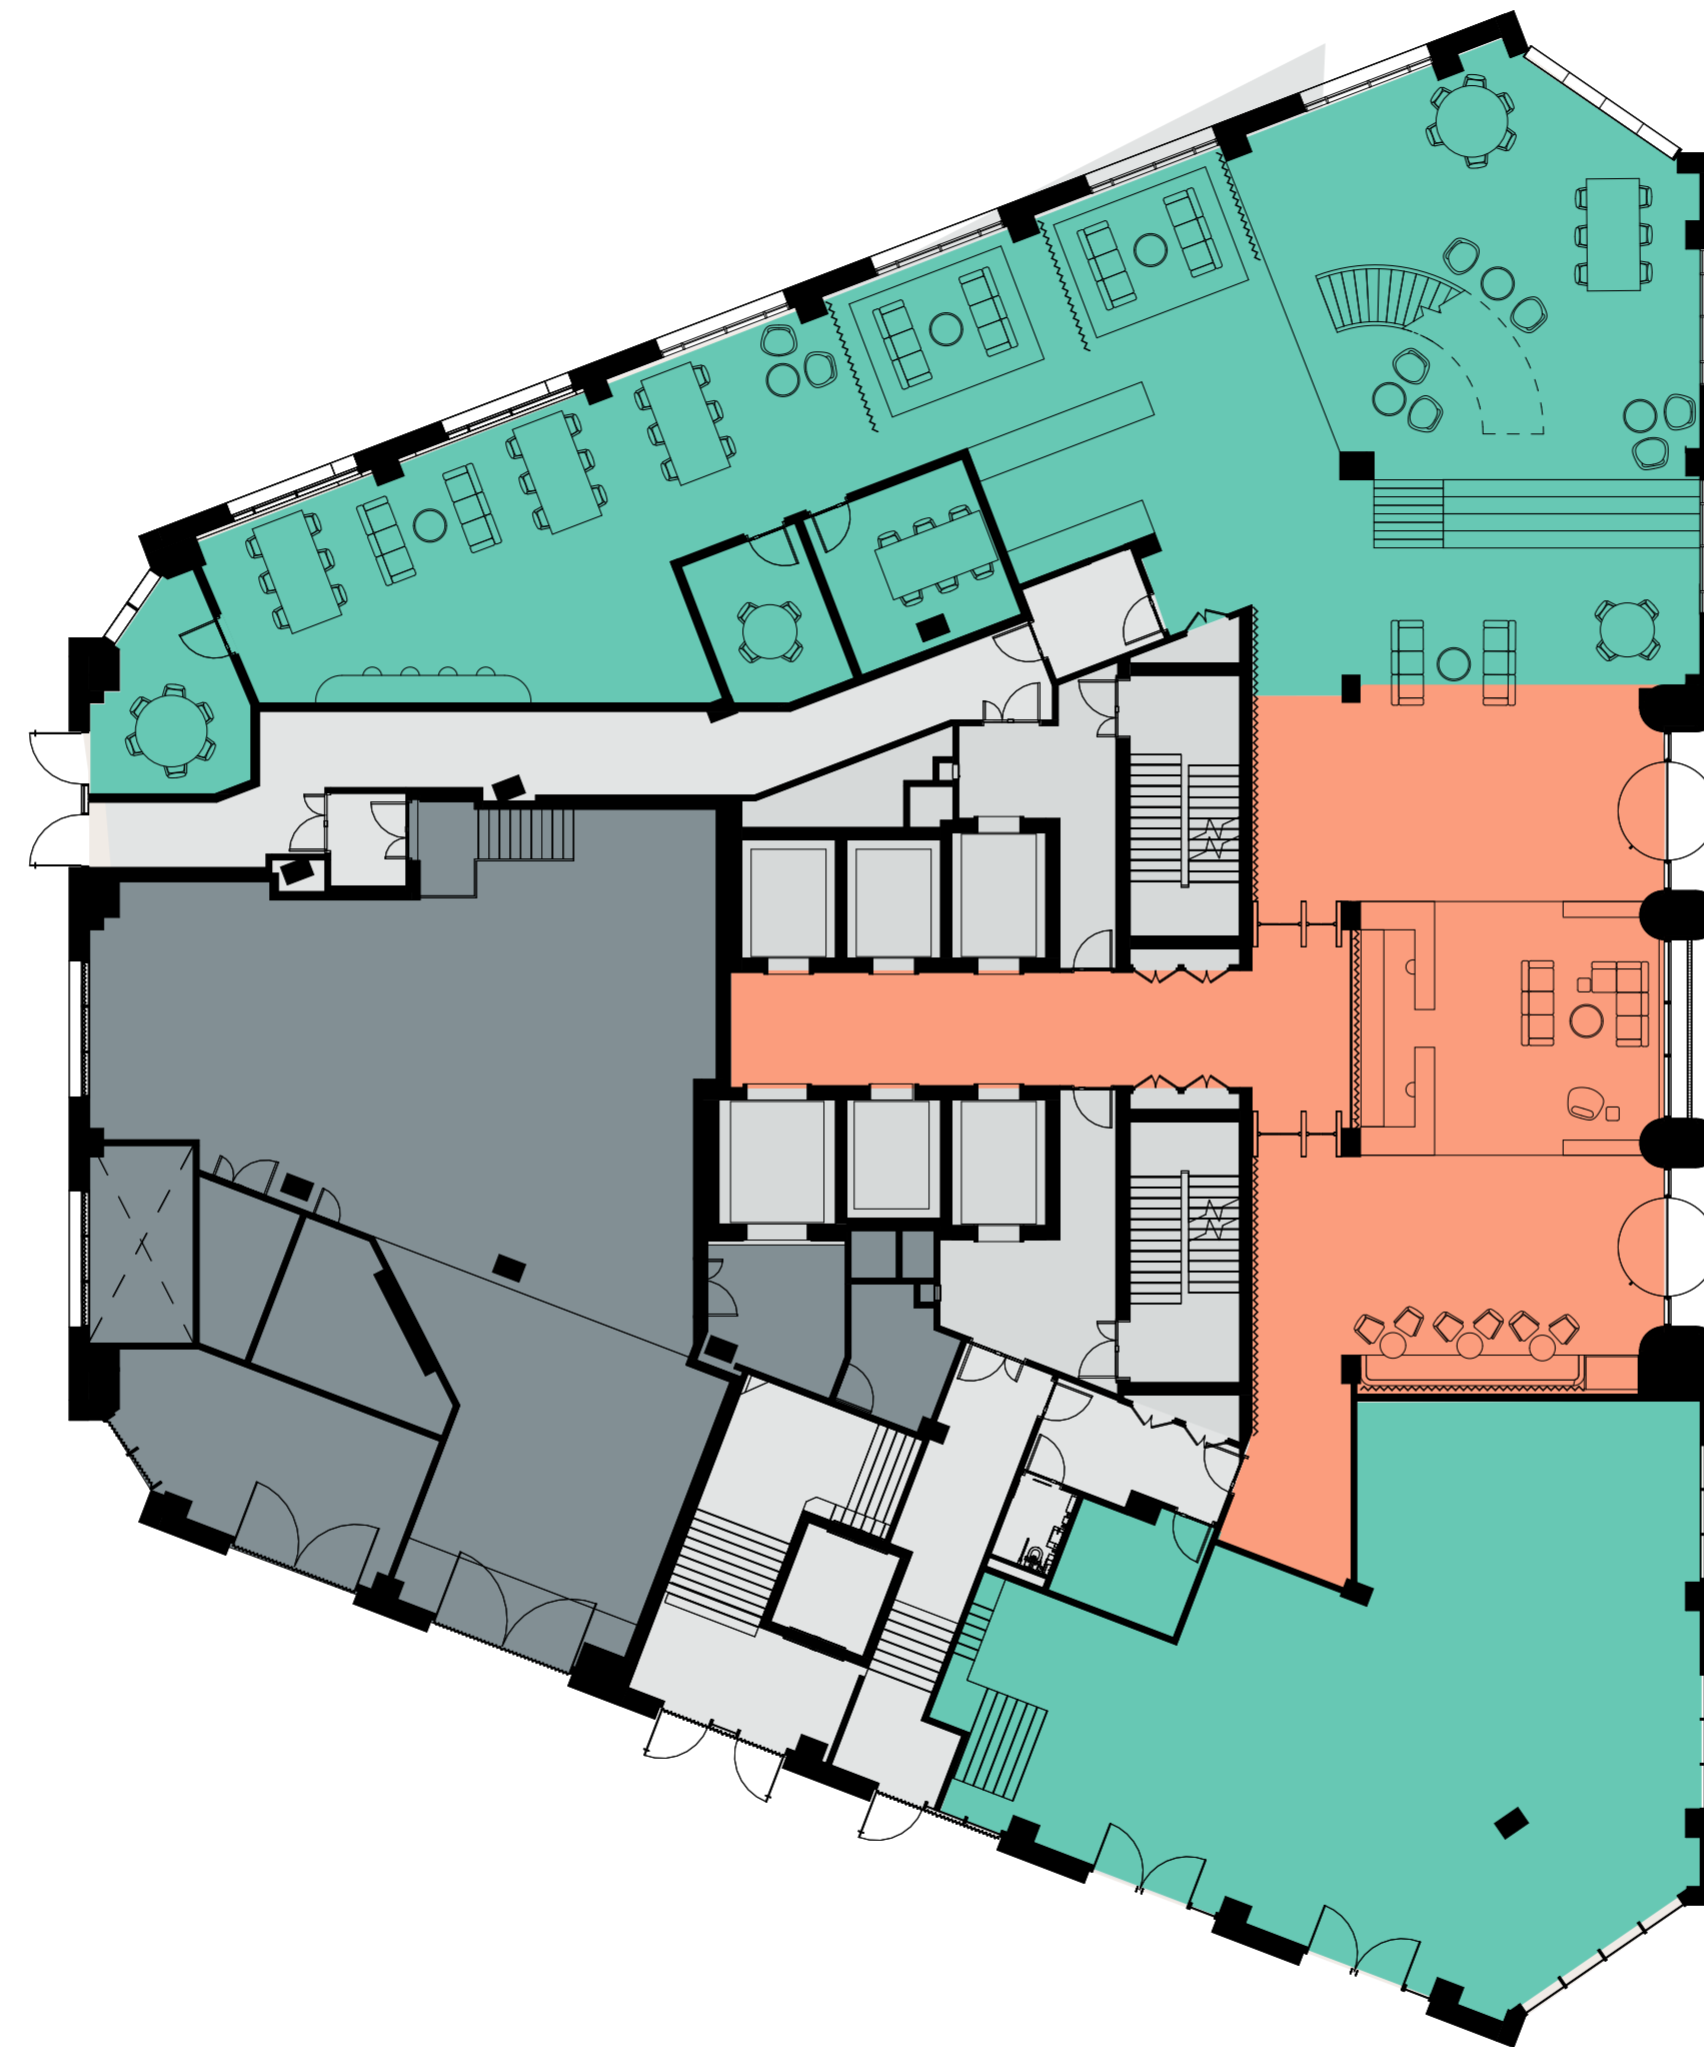

Reflector

Ground Floor Layout

+0

Area (GIA)

Level 8	20,462
Level 7	20,462
Level 6	18,693
Level 5	18,693
Level 4	18,937
Level 3	18,937
Level 2	18,067
Level 1	15,511
Ground Floor	17,836
Basement	26,236
<hr/>	
Total	195,834

-  Flexible Lab / Retail
-  Reception
-  Secure Service Bay
-  Core