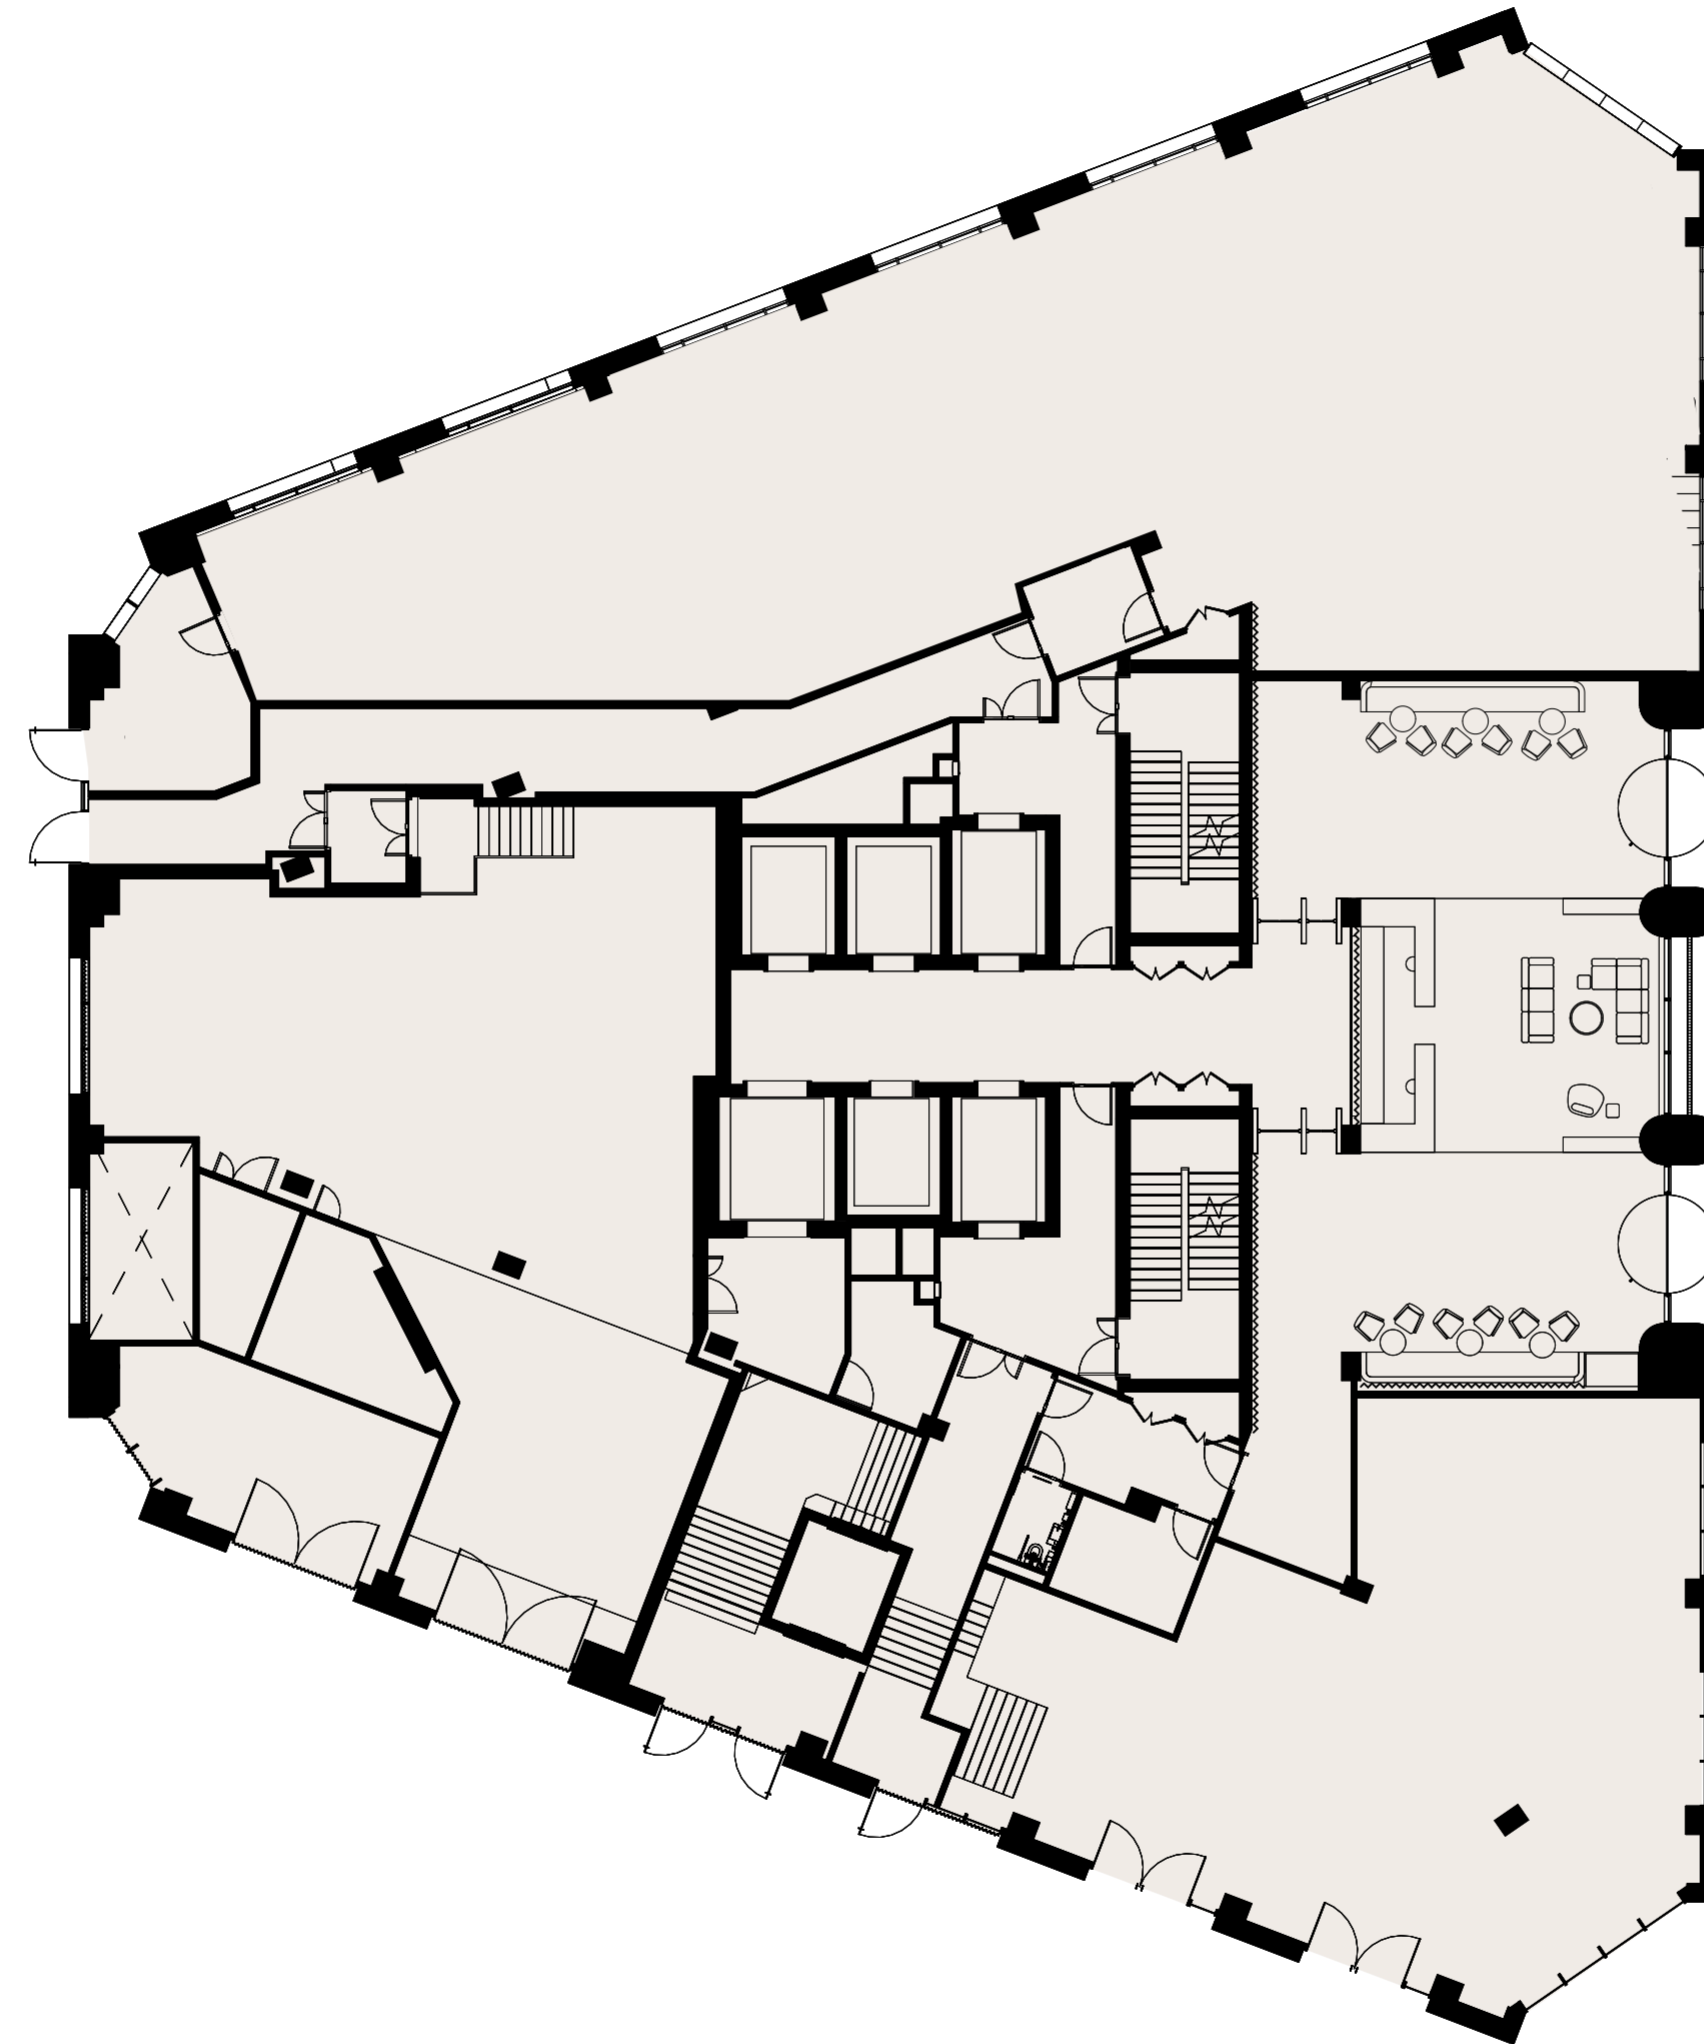

Reflector

Ground Floor Layout

+0

Area (GIA)

Level 8	20,462
Level 7	20,462
Level 6	18,693
Level 5	18,693
Level 4	18,937
Level 3	18,937
Level 2	18,067
Level 1	15,511
Ground Floor	17,836
Basement	26,236
<hr/>	
Total	195,834

-  Flexible Lab / Retail
-  Reception
-  Secure Service Bay
-  Core