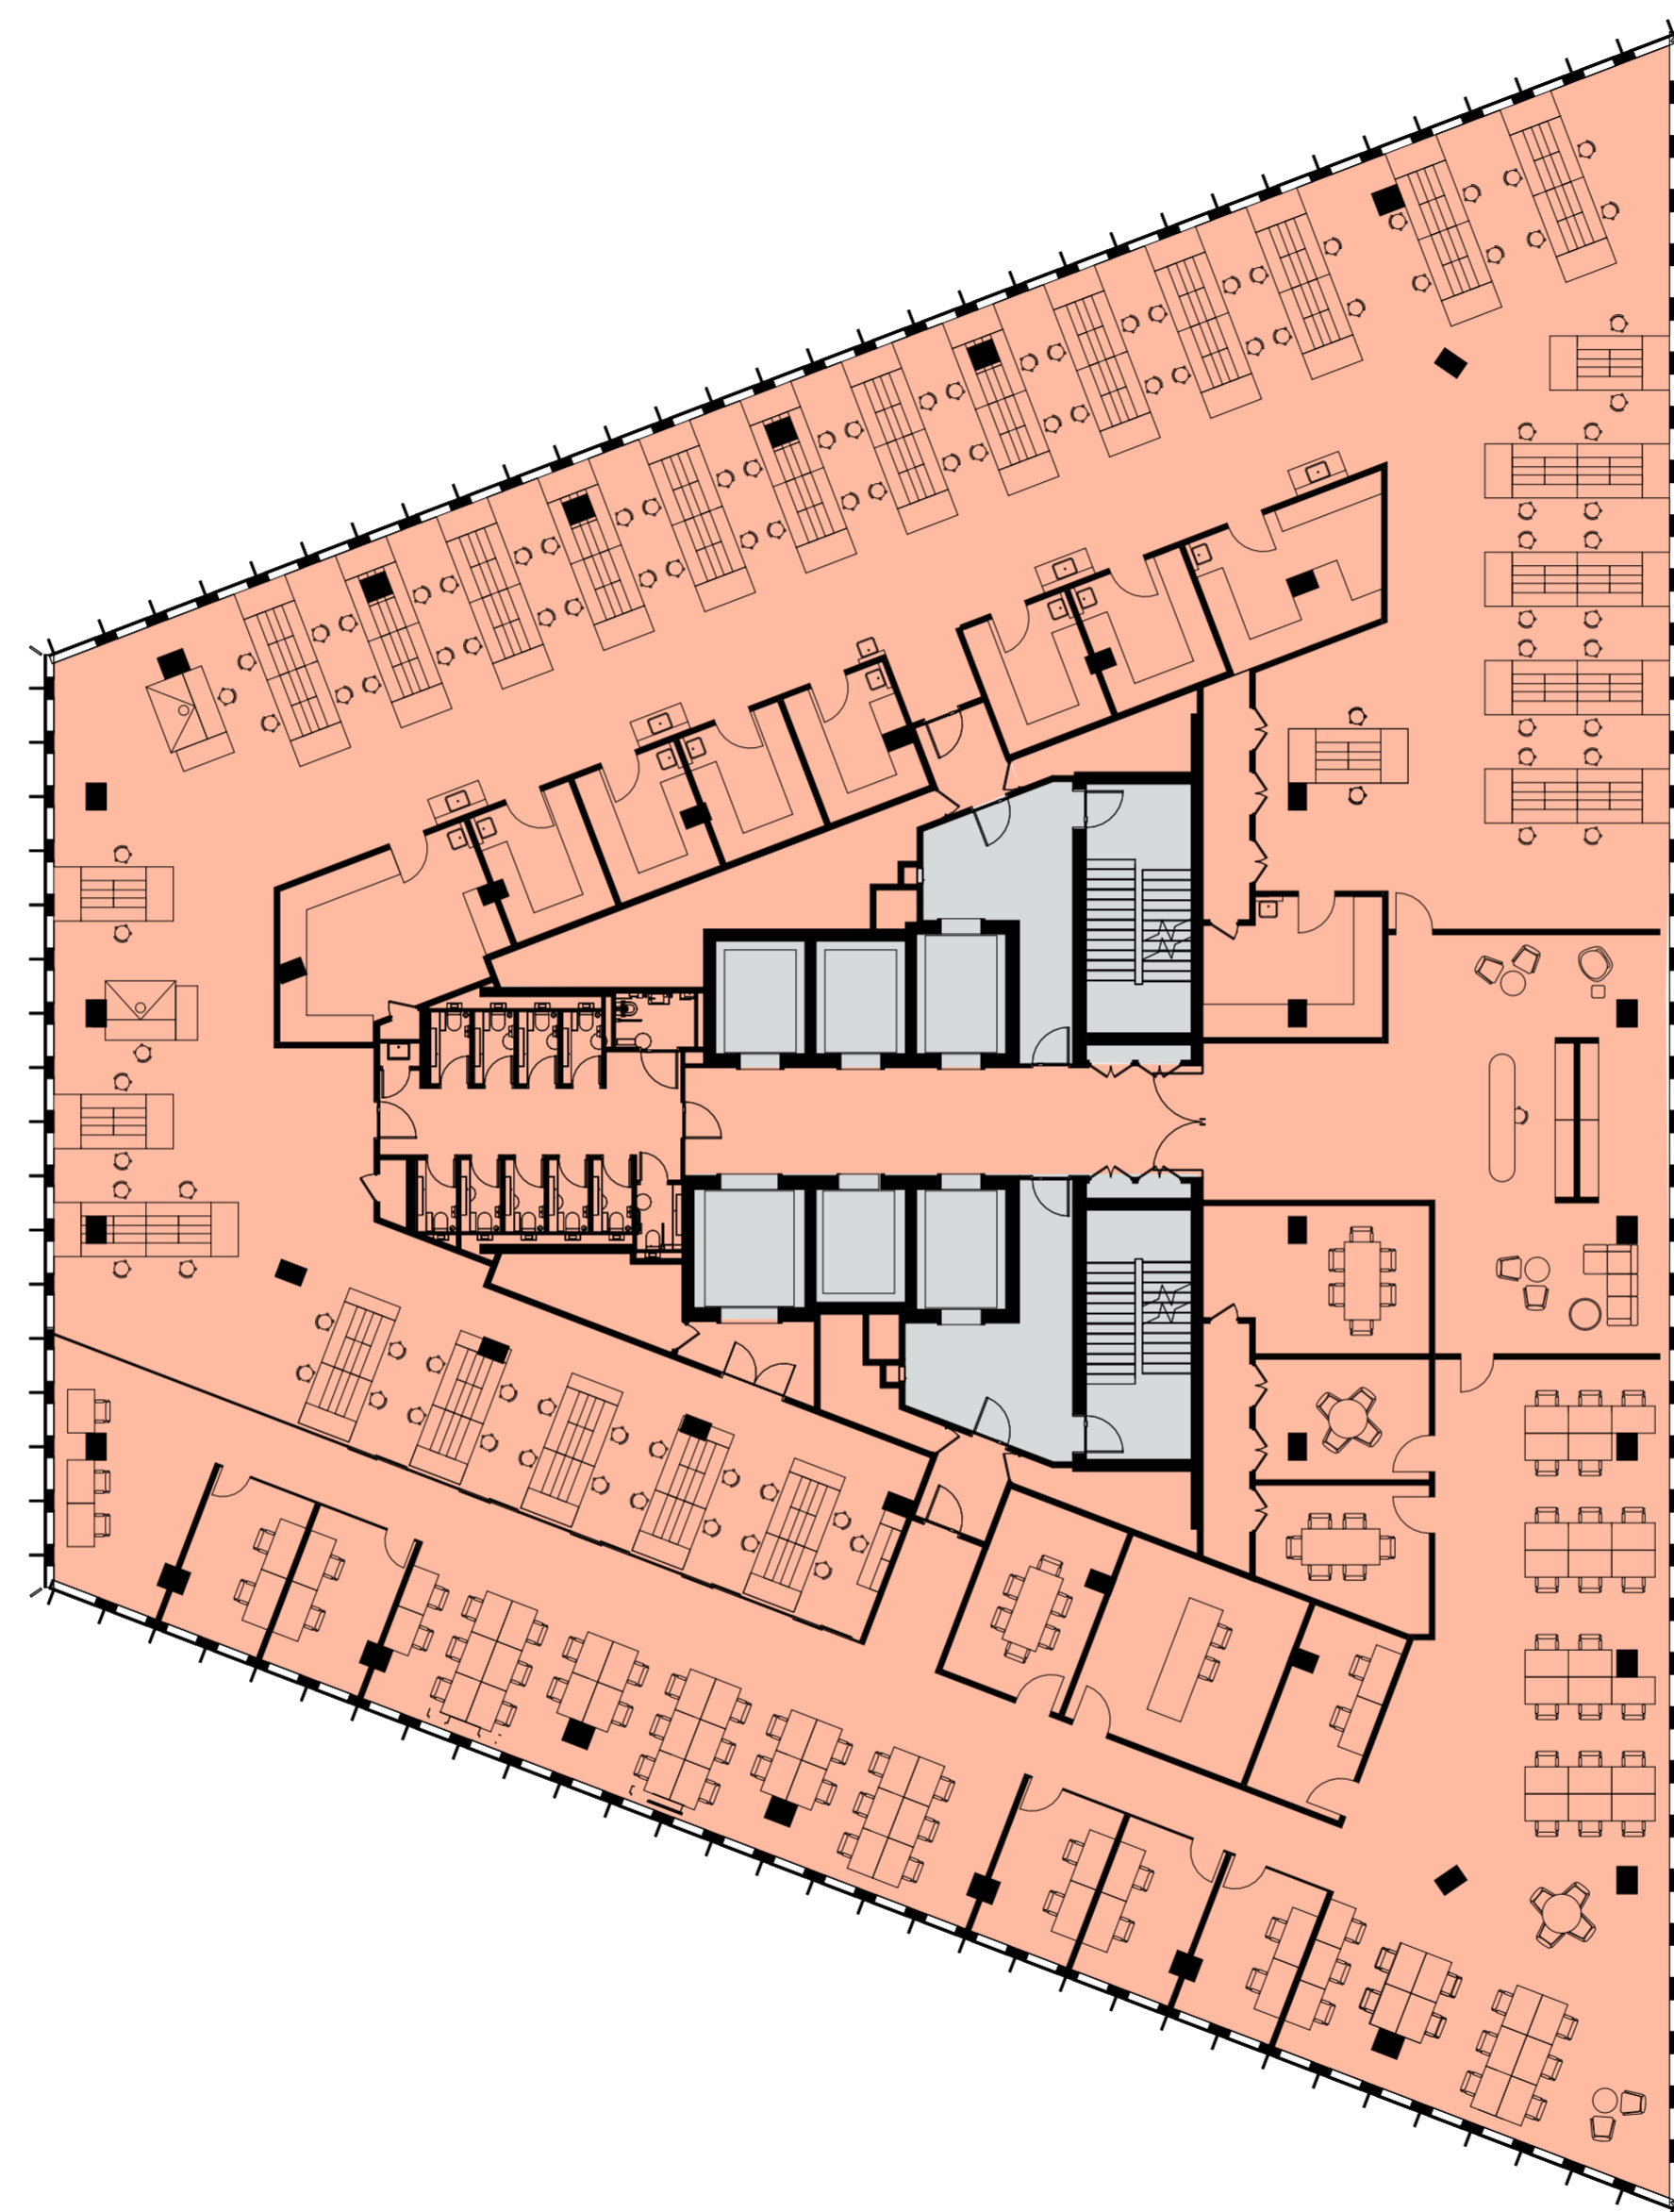

Reflector

Seventh & Eighth Floor Layout

+7 & +8

Area (GIA)

Level 8	20,462
Level 7	20,462
Level 6	18,693
Level 5	18,693
Level 4	18,937
Level 3	18,937
Level 2	18,067
Level 1	15,511
Ground Floor	17,836
Basement	26,236
Total	195,834

Tenant Space
Core