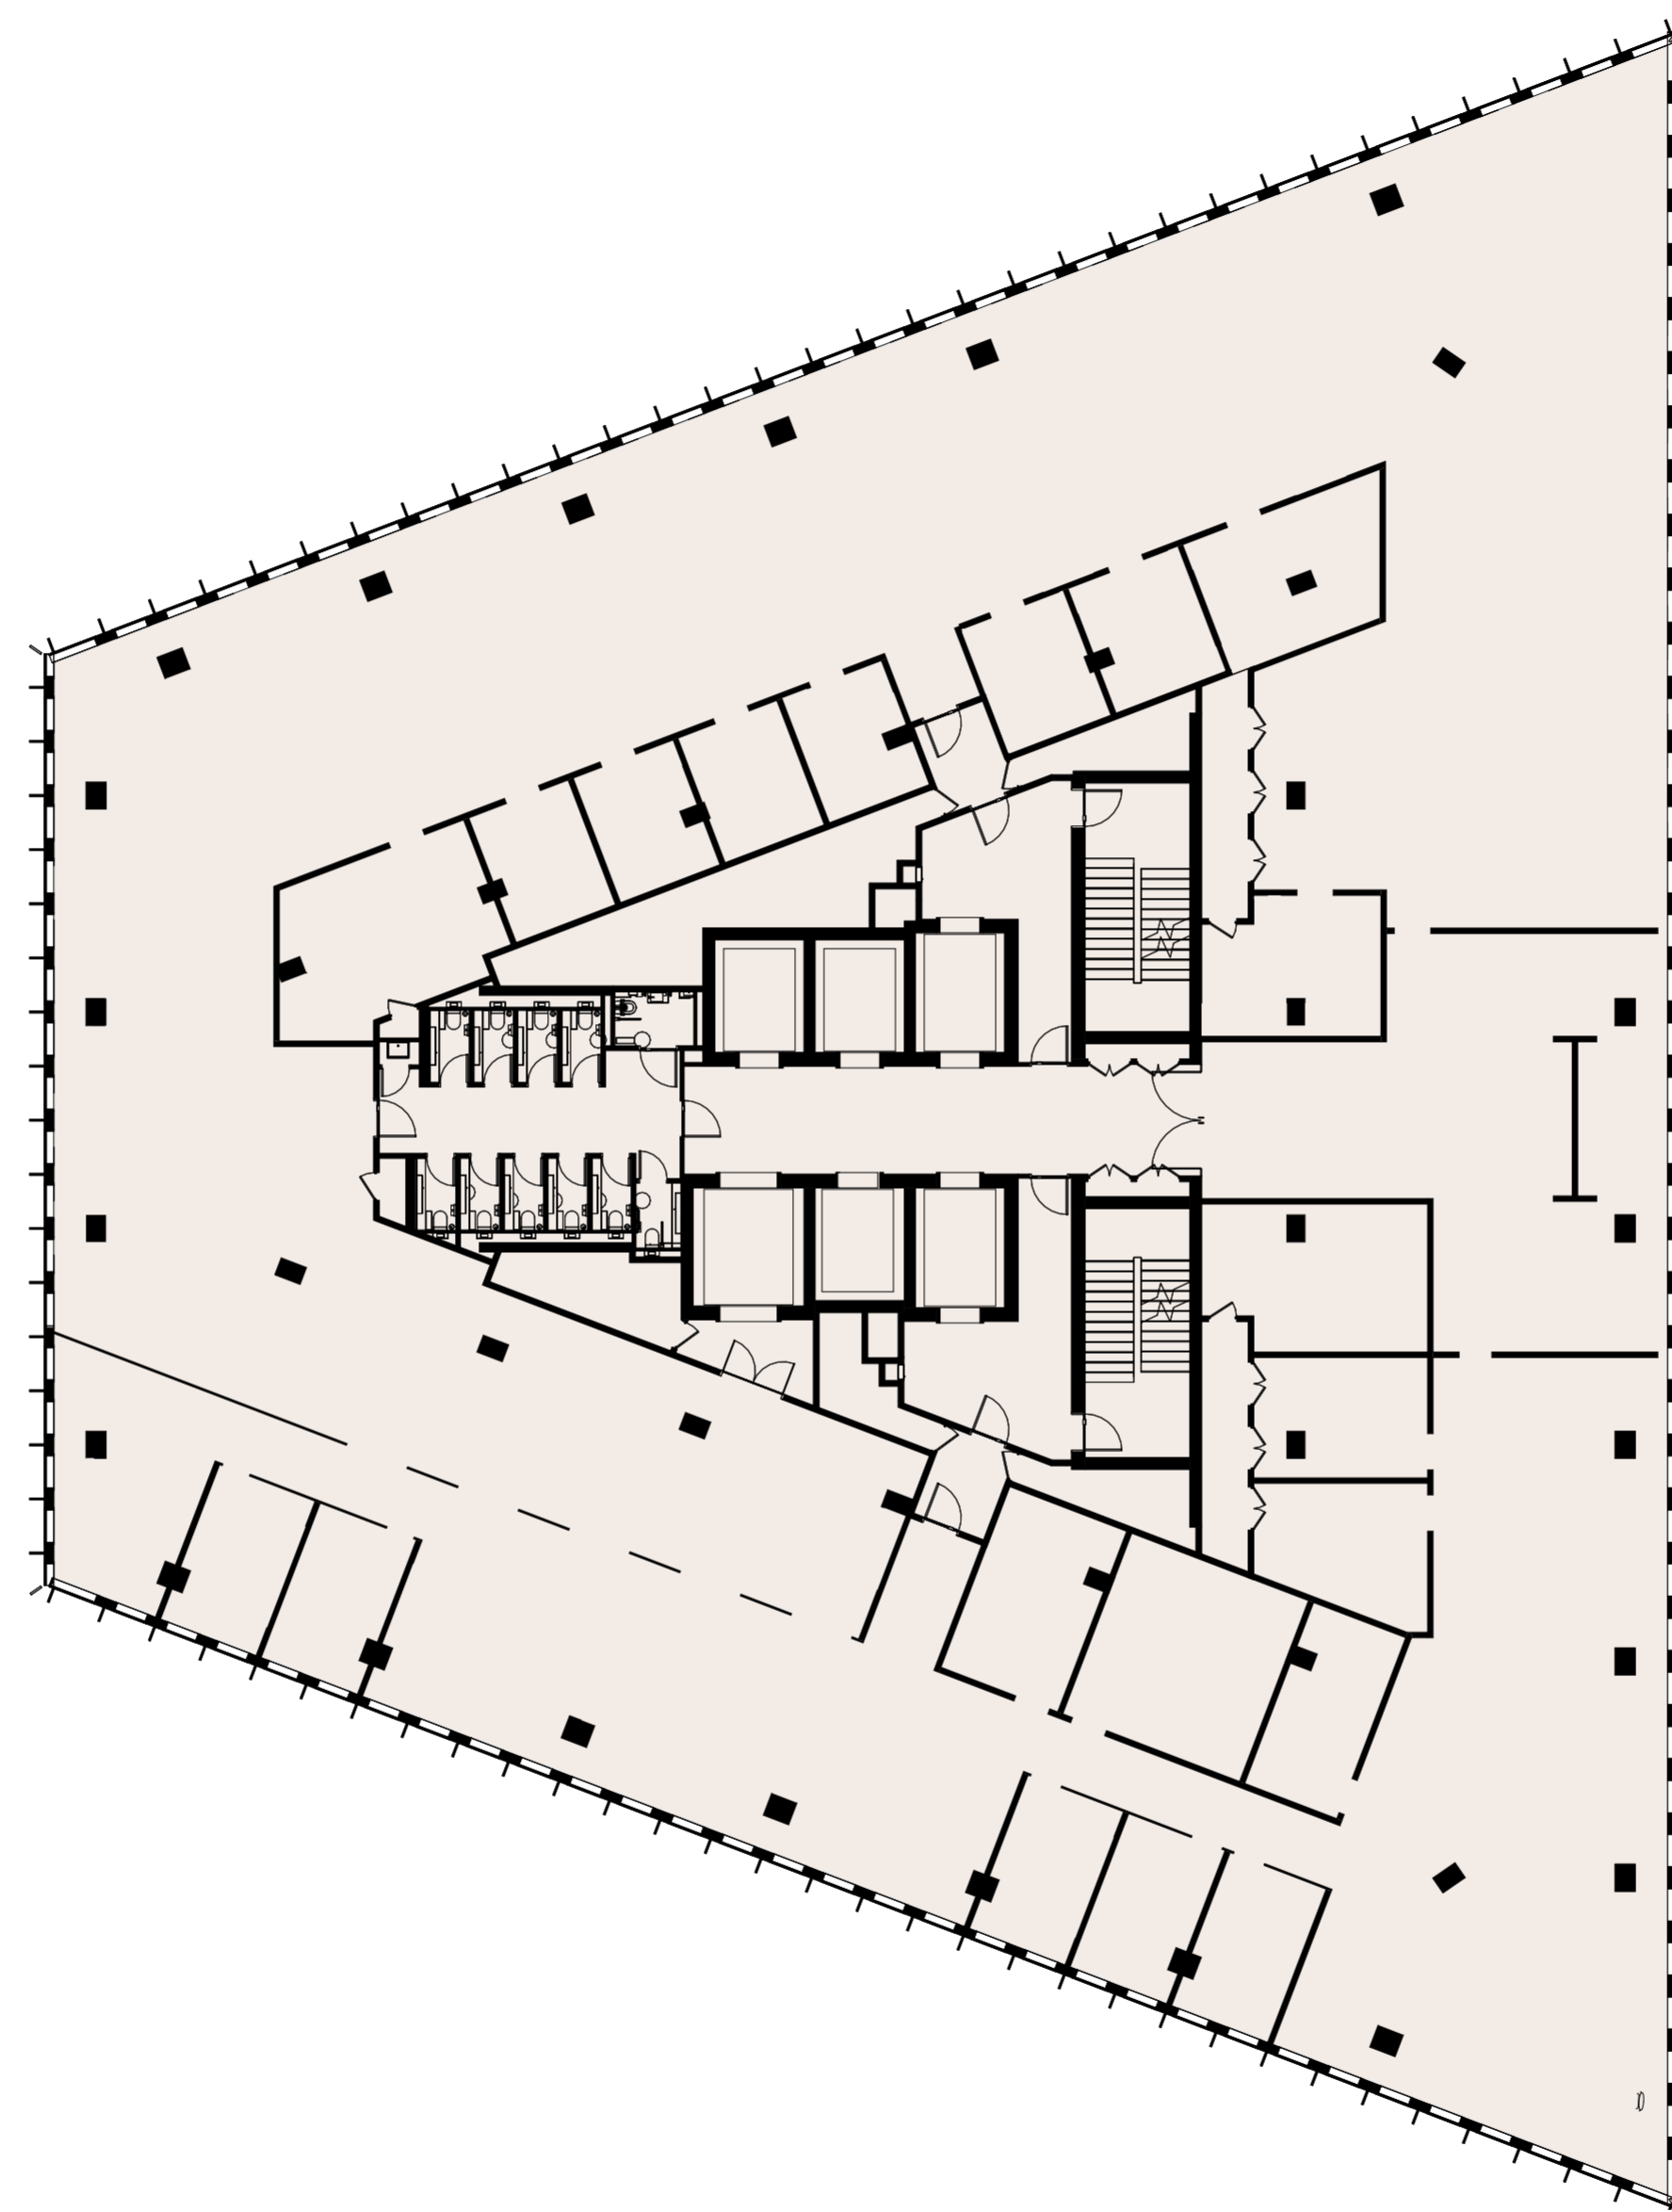

Reflector

Seventh & Eighth Floor Layout

+7 & +8

Area (GIA)

Level 8	20,462
Level 7	20,462
Level 6	18,693
Level 5	18,693
Level 4	18,937
Level 3	18,937
Level 2	18,067
Level 1	15,511
Ground Floor	17,836
Basement	26,236
Total	195,834

Tenant Space
Core