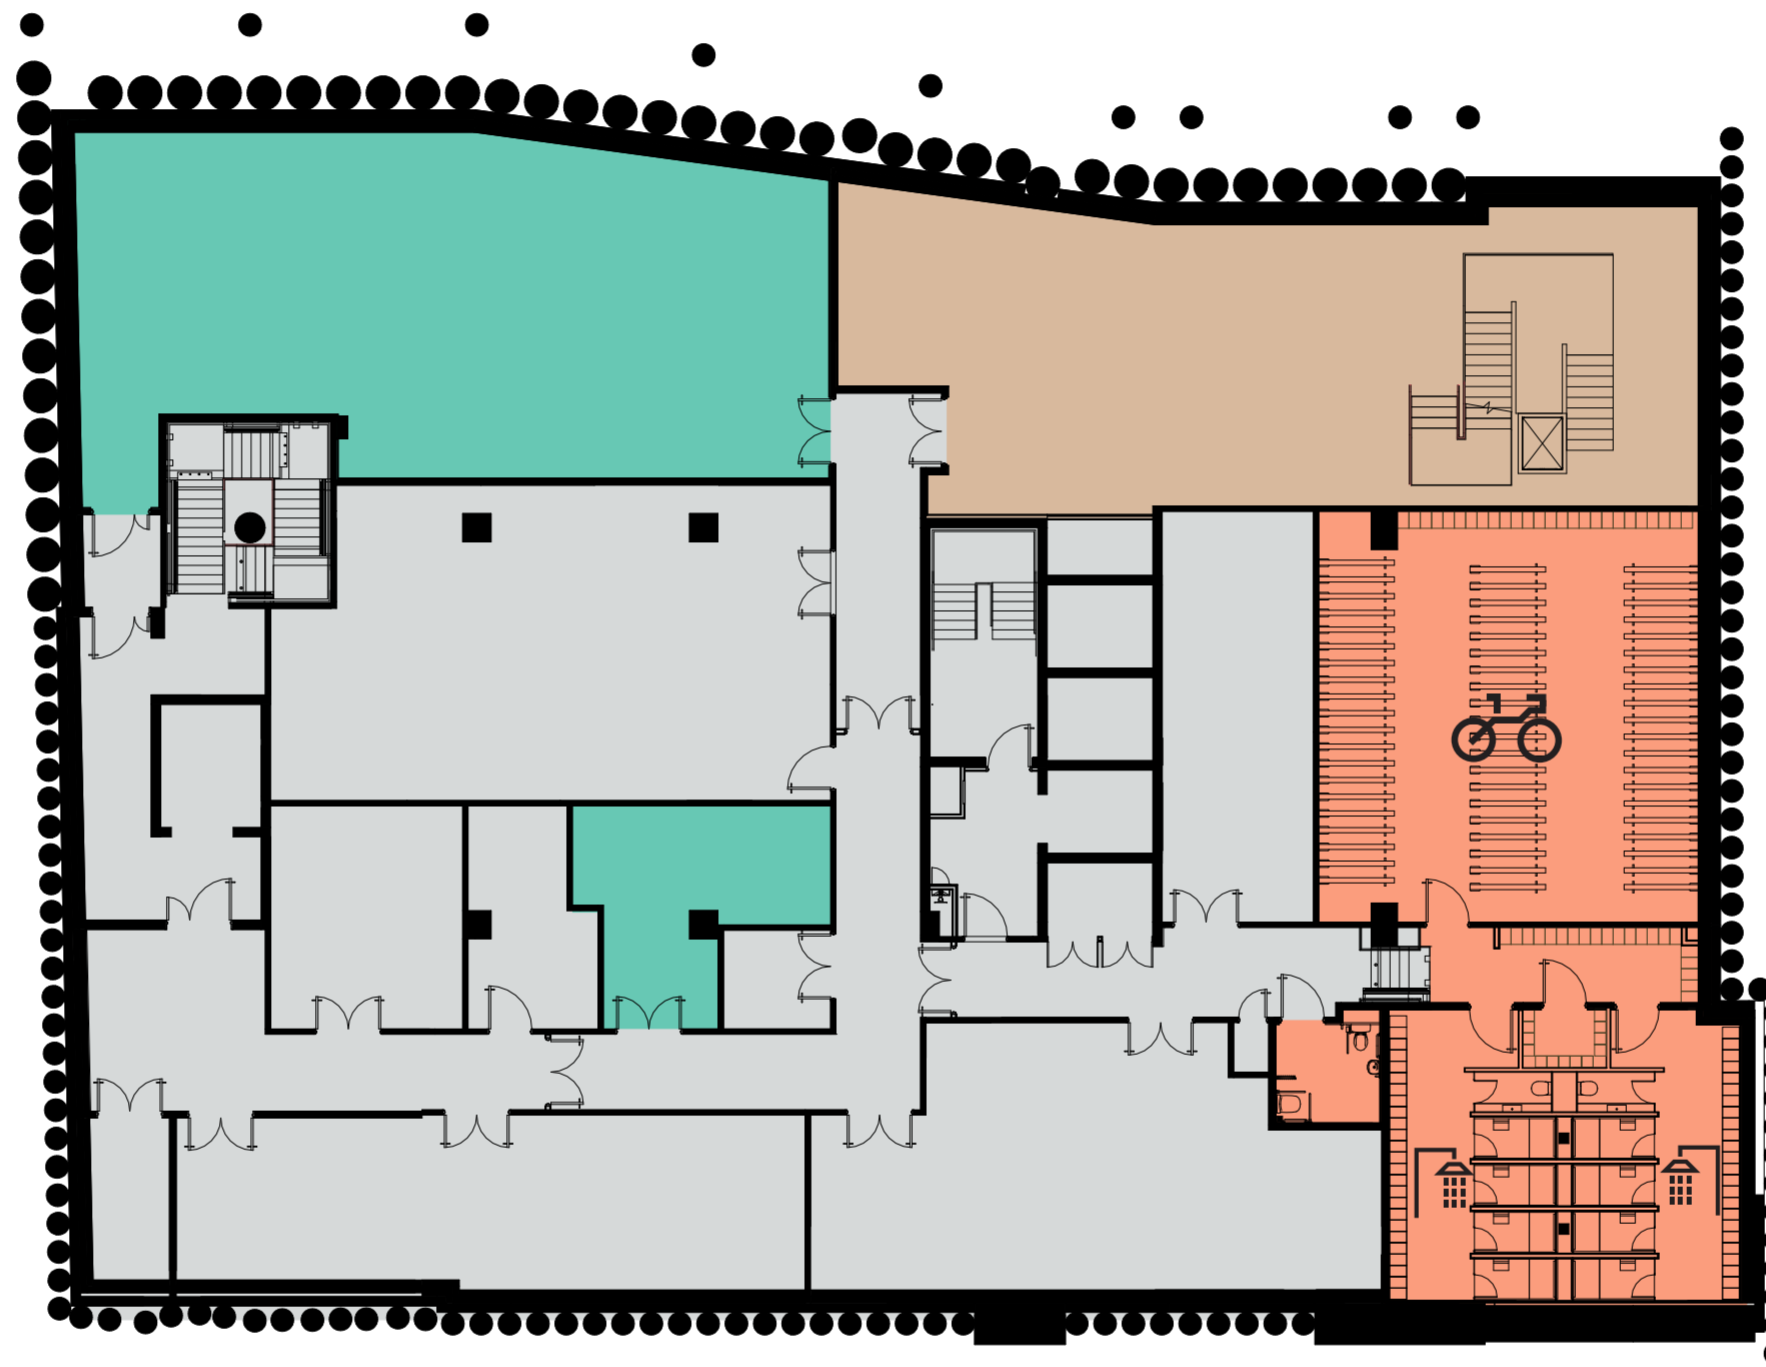

Apex

Basement Floor Layout

-1

	Area (GIA)	Balcony / Terrace
Level 6	11,654	-
Level 5	11,654	1,855
Level 4	15,087	130
Level 3	15,087	130
Level 2	15,065	145
Level 1	15,084	145
Ground Floor	15,071	
Basement	13,639	
Total	112,341	