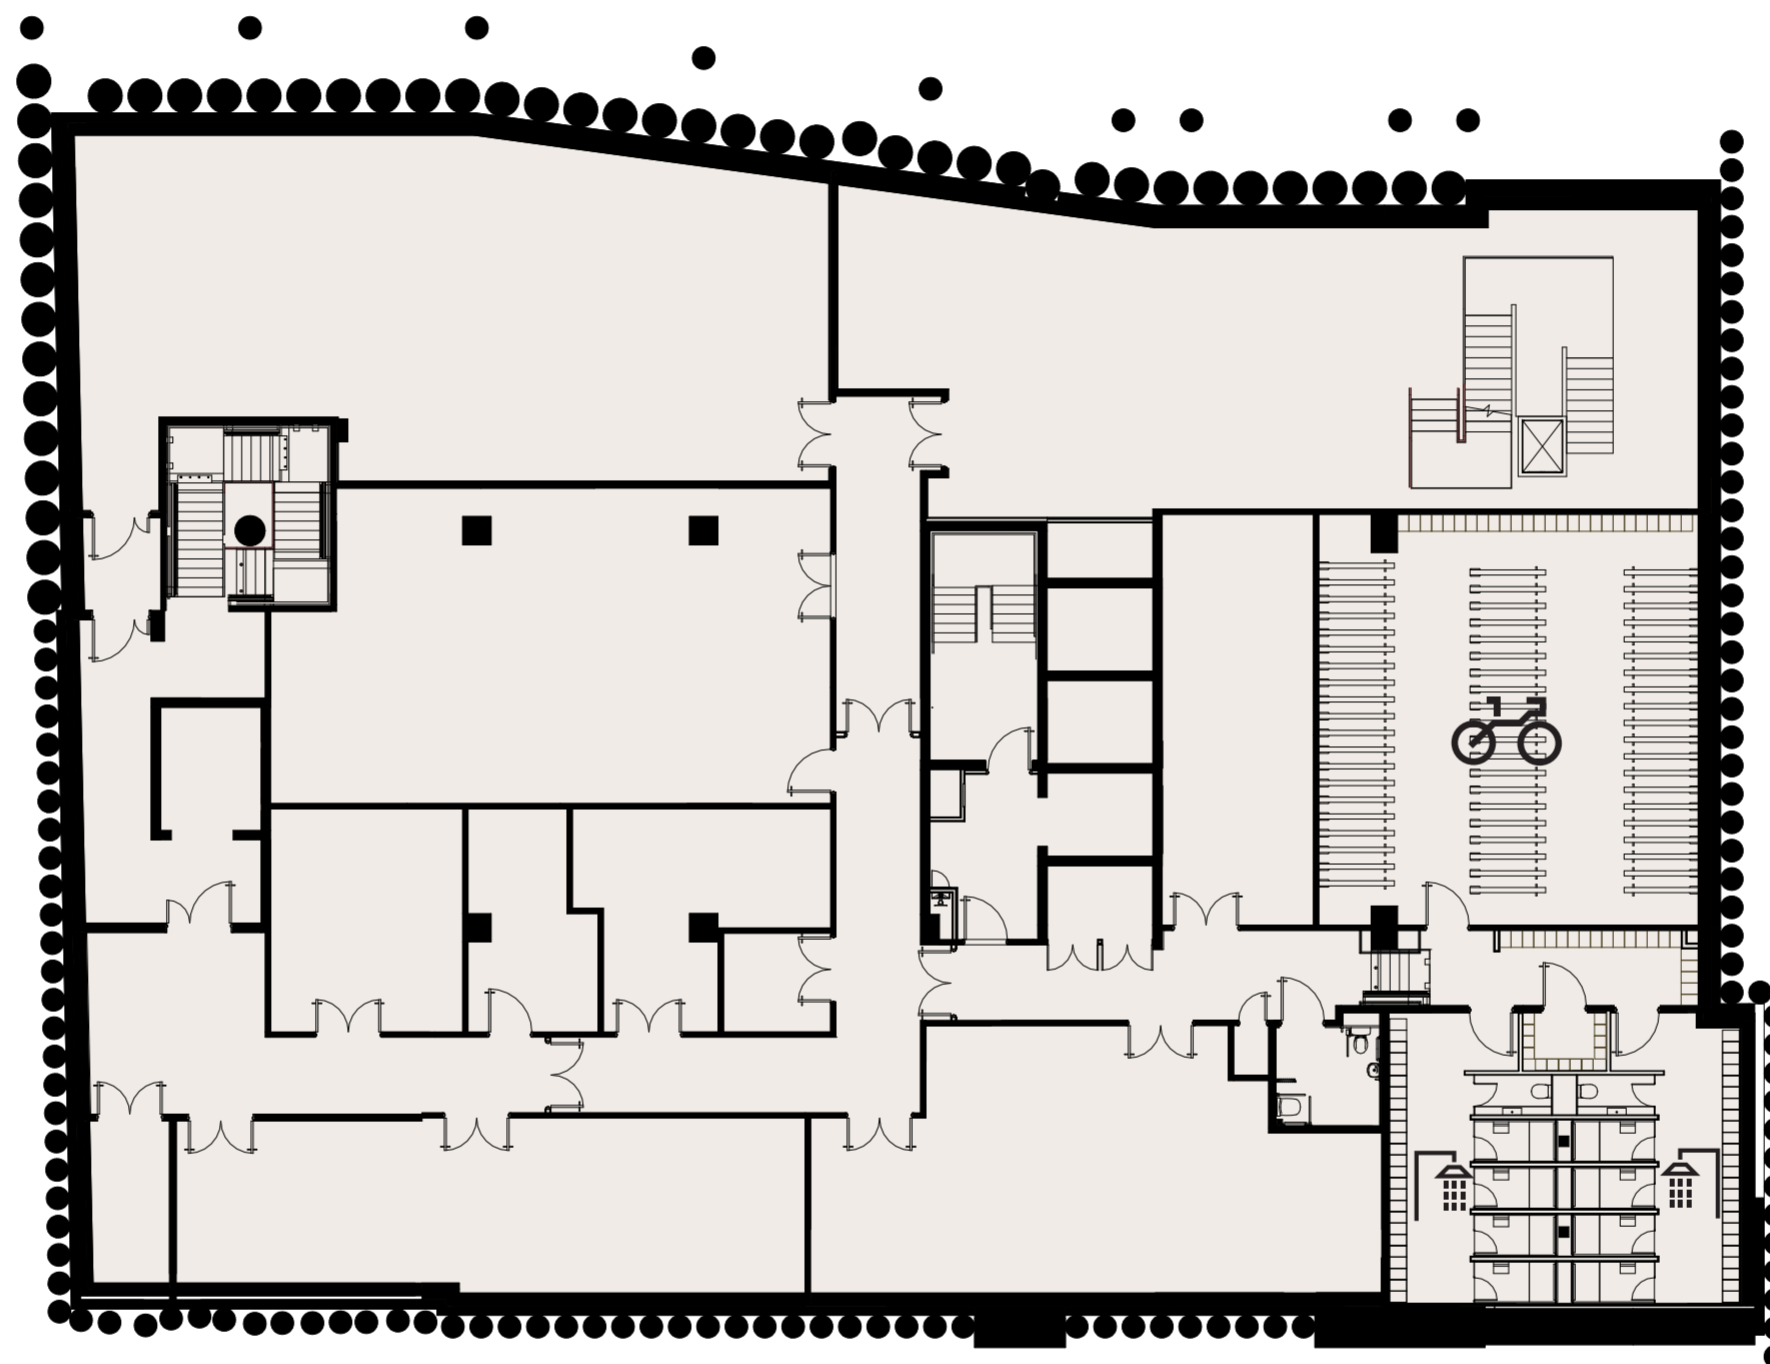

Apex

Basement Floor Layout

-1

	Area (GIA)	Balcony / Terrace
Level 6	11,654	-
Level 5	11,654	1,855
Level 4	15,087	130
Level 3	15,087	130
Level 2	15,065	145
Level 1	15,084	145
Ground Floor	15,071	
Basement	13,639	
Total	112,341	