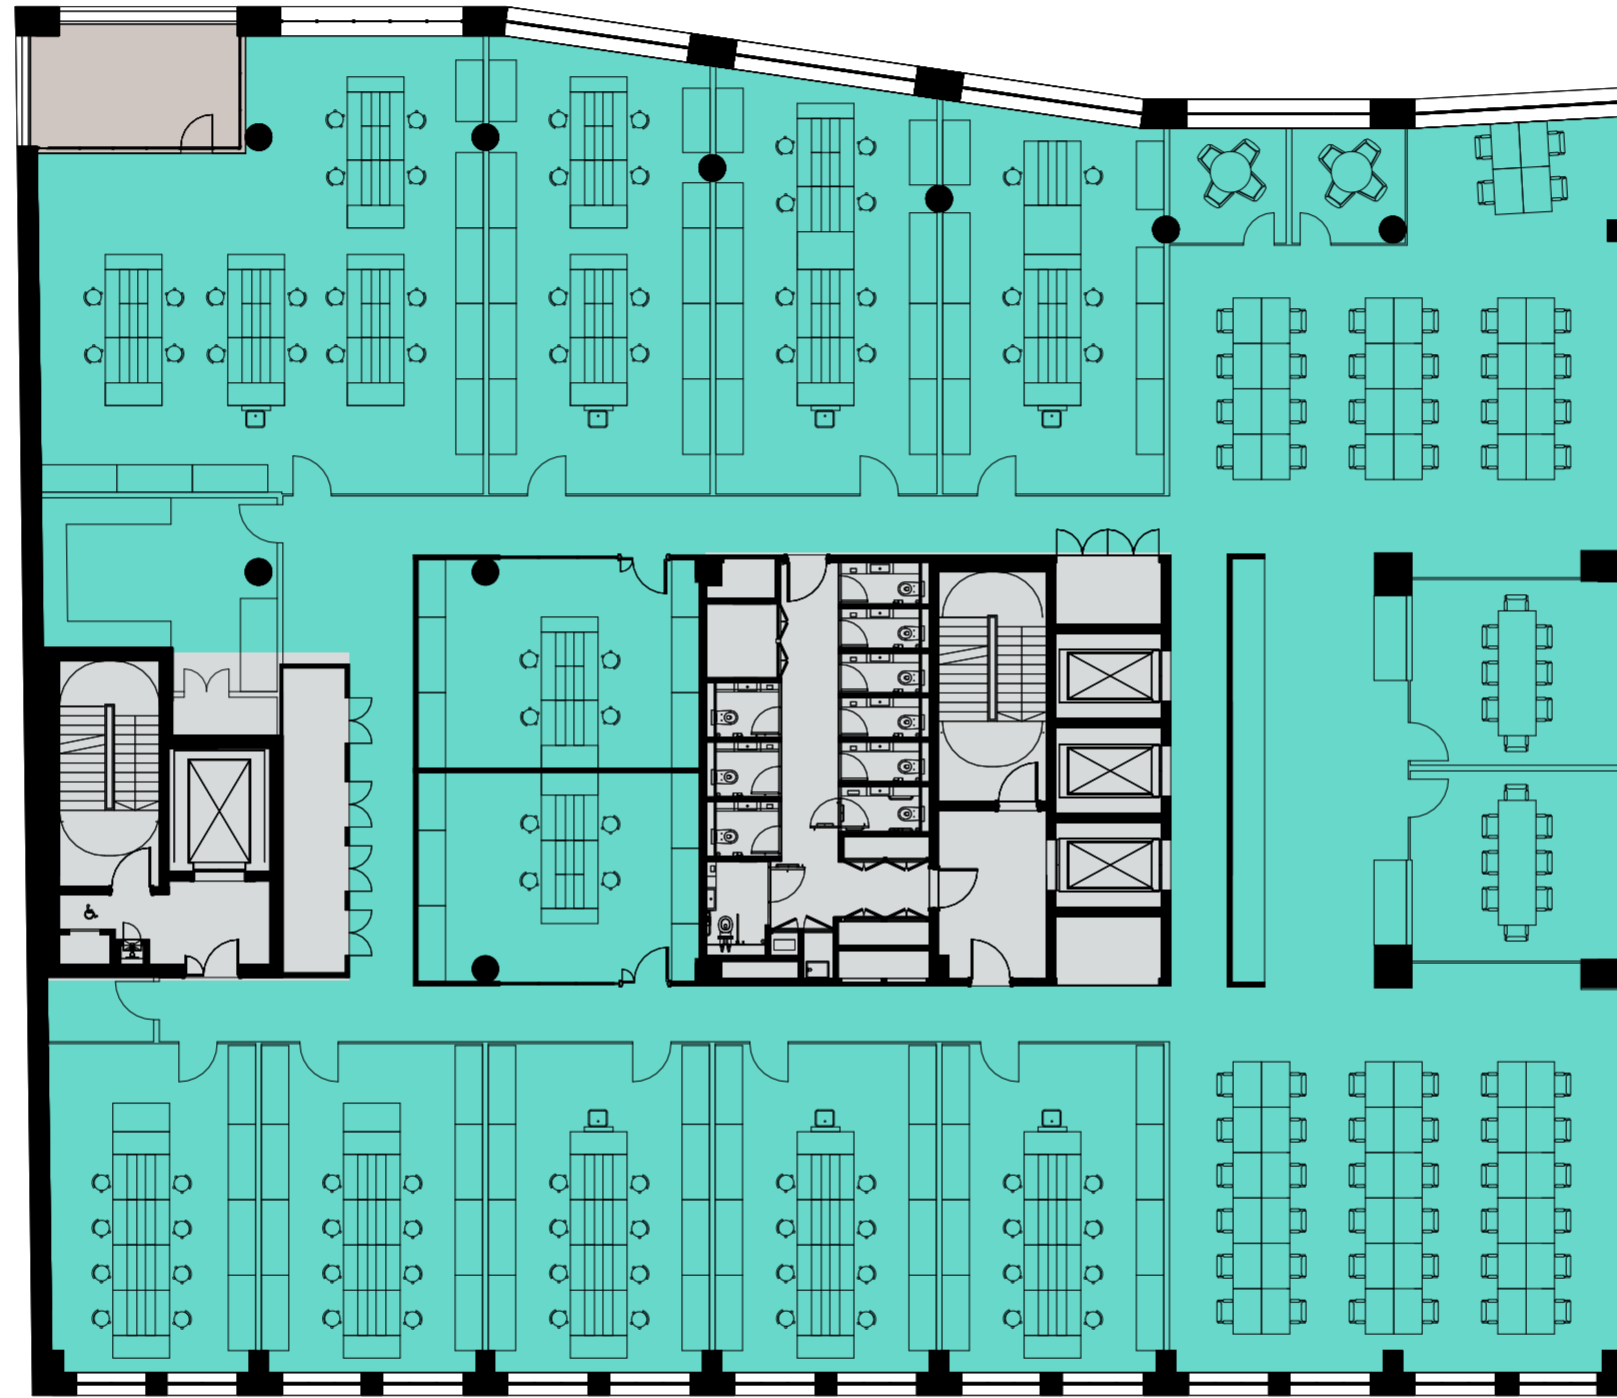

Apex

Third & Fourth Floor Layout

+3 & +4

	Area (GIA)	Balcony / Terrace
Level 6	11,654	-
Level 5	11,654	1,855
Level 4	15,087	130
Level 3	15,087	130
Level 2	15,065	145
Level 1	15,084	145
Ground Floor	15,071	
Basement	13,639	
Total	112,341	

- Tenant Space
- Balcony / Terrace
- Core